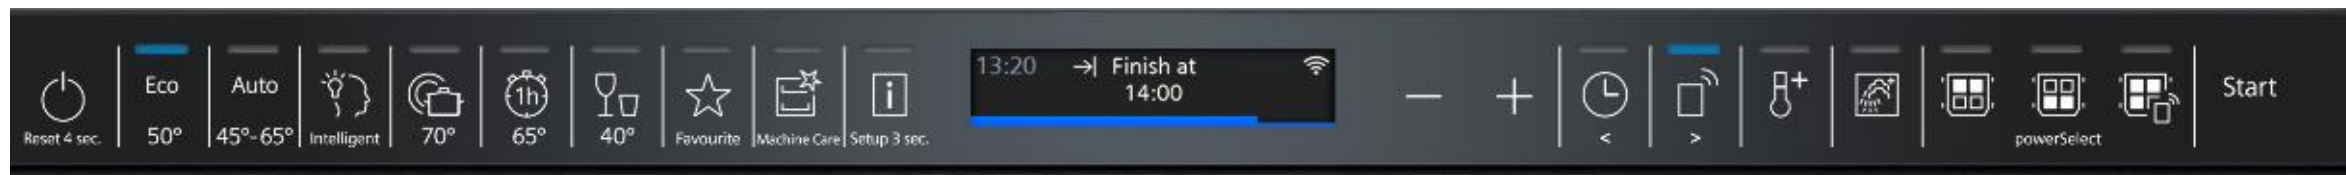

3rd adjustable basket

Top basket with slide protection

Cutlery basket

SN67ZX86DM

60cm built-in Zeolith dishwasher

- Capacity (place-setting): 13
- Washing programmes: 8 ([Intelligent AI Wash](#), 1Hr Wash)
- Special function: 3 (HygienePlus, Pretreatment, powerSelect)
- Drying performance: A
- Energy consumption (Eco 50°C):
 - Water 10.4L
 - Electricity 0.64 kWh
- [iTurbo \(supported by powerSelect feature\)](#)
- [Zeolith Drying technology](#)
- Machine Care Programme
- Stainless steel cavity
- Heat exchanger
- aquaSensor
- flexComfort pro basket with 3rd adjustable basket
- Additional knife shelf, cutlery basket, bottle holder
- glassZone
- 2 stage rackMatic height-adjustable top basket
- 6 flexible tines in top basket
- 8 flexible tines in bottom basket
- 1-24 hours delay start
- timeLight projection (all essential information displayed on floor)
- Home Connect – remote control and monitor
- emotionLight: blue
- [Made in Germany](#)

SIEMENS

© BSH Hausgeräte GmbH 2021. BSH Group is a Trademark Licensee of Siemens AG.

SN67ZX86DM 60cm freestanding dishwasher

Capacity (place-setting)	清洗容量 (套餐具)	13
Water consumption (L)#	用水量 (公升)#	10.4
Power consumption (kWh)#	用電量 (千瓦小時)#	0.64
Programmes	清洗程序	8 Programmes 個清洗程序
		• Intelligent AI 智感AI
		• Eco 節能 50°C
		• Auto 自動 45-65°C
		• Intensive 特強 70°C
		• 1Hr 1小時快速清洗 65°C
		• Glass 玻璃倍護 40°C
		• Machine Care 洗碗碟機護理程序
Functions	特別功能	➤ 1-24 hour timer 小時延遲啟動
		➤ Remote start 遙距啟動
		➤ Pretreatment
		➤ HygienePlus 高溫倍護
		➤ powerSelect
Basket design	洗滌籃設計	flexComfort pro Basket 洗滌籃及 3 rd adjustable basket, 額外配有刀具專用盤, 餐具籃及樽架
Dimensions (cm) (H x W x D)	尺寸(厘米)(高 x 闊 x 深)	84.5-81.5 x 60 x 60
Dimensions (inch) (H x W x D)	尺寸(吋)(高 x 闊 x 深)	33.3-32.1 x 23.6 x 23.6