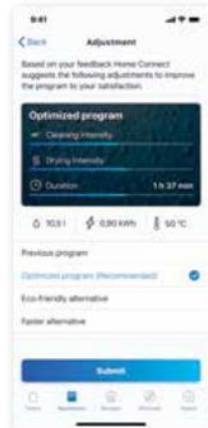

選擇適合的建議方案
Pick the recommendation.