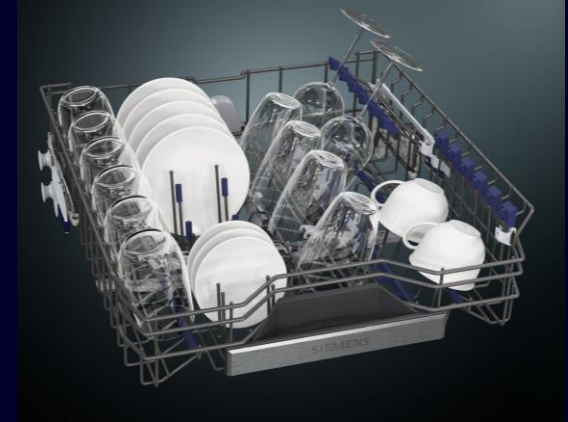

3rd adjustable basket

Top basket with slide protection

Cutlery basket

SN67ZX86DM

60cm built-in Zeolith dishwasher

- Capacity (place-setting): 13
- Washing programmes: 8 ([Intelligent AI Wash](#), 1Hr Wash)
- Special function: 3 (HygienePlus, Pretreatment, powerSelect)
- Drying performance: A
- Energy consumption (Eco 50°C):
 - Water 10.4L
 - Electricity 0.64 kWh
- [iTurbo \(supported by powerSelect feature\)](#)
- [Zeolith Drying technology](#)
- Machine Care Programme
- Stainless steel cavity
- Heat exchanger
- aquaSensor
- flexComfort pro basket with 3rd adjustable basket
- Additional knife shelf, cutlery basket, bottle holder
- glassZone
- 2 stage rackMatic height-adjustable top basket
- 6 flexible tines in top basket
- 8 flexible tines in bottom basket
- 1-24 hours delay start
- timeLight projection (all essential information displayed on floor)
- Home Connect – remote control and monitor
- emotionLight: blue
- [Made in Germany](#)