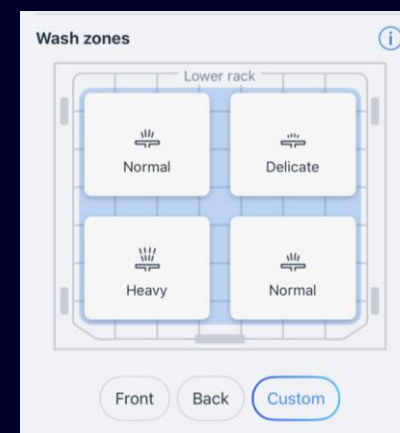

SN67ZX86DM

SIEMENS

Highlights

- 1 Zeolith Drying technology
Zeolith 烘乾技術
- 2 Intelligent AI Wash
智感AI清洗
- 3 iTurbo - powerSelect
(new feature)

powerSelect

iTurbo - powerSelect

Excellent and flexible dishwashing for all dish types

Wash all dishes at the same time,
from the most delicate glasses to steel pots

by:

- Specially developed lower spray arm divides your dishwasher into four zones for superior and precise cleaning.
- Adjust the water level in 4 separate zones to the needs of your dishes and achieve excellent results.
- Choose the degree of dirtiness for each zone: delicate / normal / heavy
- Select on appliance or via Home Connect

 This feature is designed for lower basket.

Intelligent AI Wash : Customized program suits your need

智感 AI 清洗

每次洗碗機完成清洗程序後，會邀請您透過 Home Connect 應用程式分別為清洗時間、清潔程度及乾碗程度評分。洗碗機會因應您的評分調整清洗程序，建立專屬您的清洗程序。而您亦可以清楚知道洗程的耗水及耗電量。