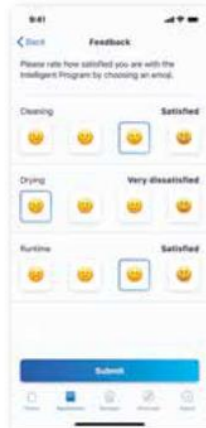

為清洗效果評分
Rate the result.